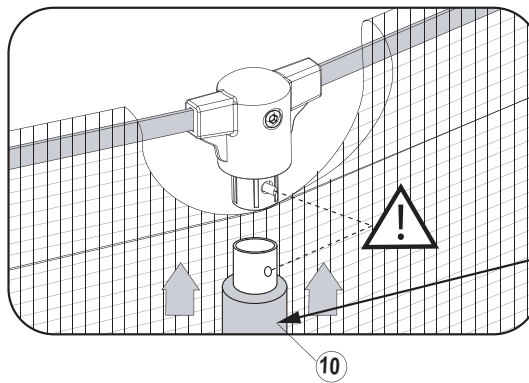

8ft-10ft x6
12ft-14ft x8