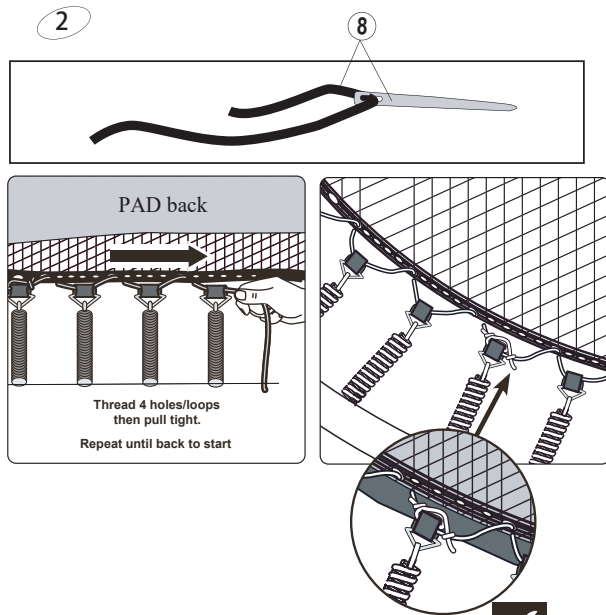

# Trampoline

EXIT Black Edition ø244/ø305/ø366/ø427

**1**

**2**

**3**

**4**

# Trampoline

EXIT Black Edition ø244/ø305/ø366/ø427

5

**6**

For 8-10ft

For 12-14ft

# Trampoline

EXIT Black Edition ø244/ø305/ø366/ø427

7

**8**