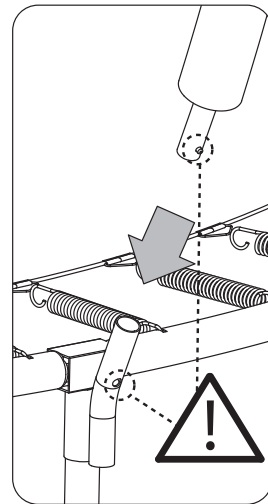

Trampoline

EXIT Black Edition ø244/ø305/ø366/ø427

7