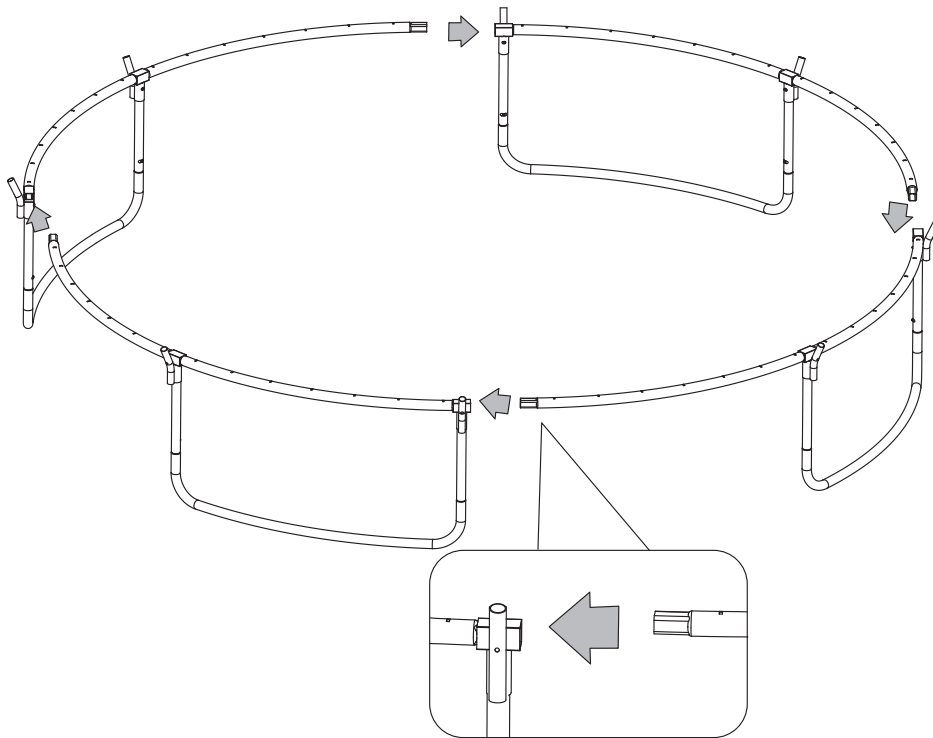

# Trampoline

EXIT Black Edition ø244/ø305/ø366/ø427

**1**

**2**

**3**

**4**

# Trampoline

EXIT Black Edition ø244/ø305/ø366/ø427

5

**6**

For 8-10ft

For 12-14ft