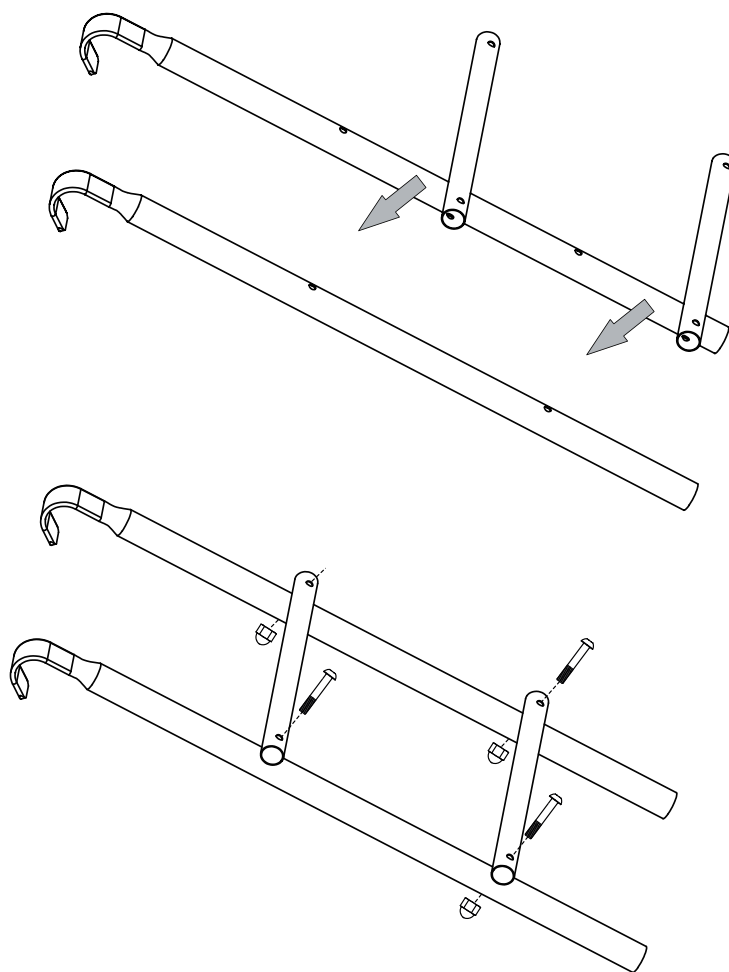

18

Ladder Size	SI5001	2X

19

Rungs	SI5003	2X

20

M6*55	SI5004	4X

21

M6 Dome lock nut	SI5005	4X

22

Hex tool M6	SI5006	1X

23

Tool	SI5007	1X