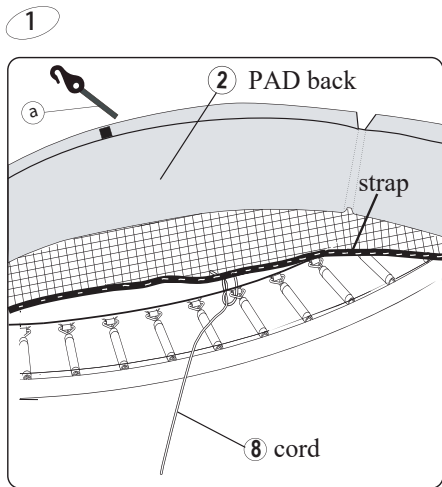

# Trampoline

EXIT Black Edition ø244/ø305/ø366/ø427

5

**6**

For 8-10ft

For 12-14ft

# Trampoline

EXIT Black Edition ø244/ø305/ø366/ø427

7

**8**