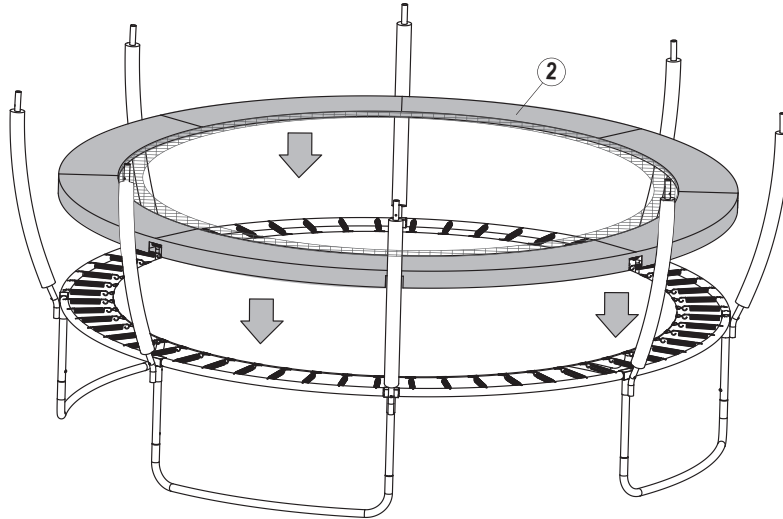

# Trampoline

EXIT Black Edition ø244/ø305/ø366/ø427

**1**

**2**

**3**

**4**

# Trampoline

EXIT Black Edition ø244/ø305/ø366/ø427

5

**6**

For 8-10ft

For 12-14ft

# Trampoline

EXIT Black Edition ø244/ø305/ø366/ø427

7

**8**