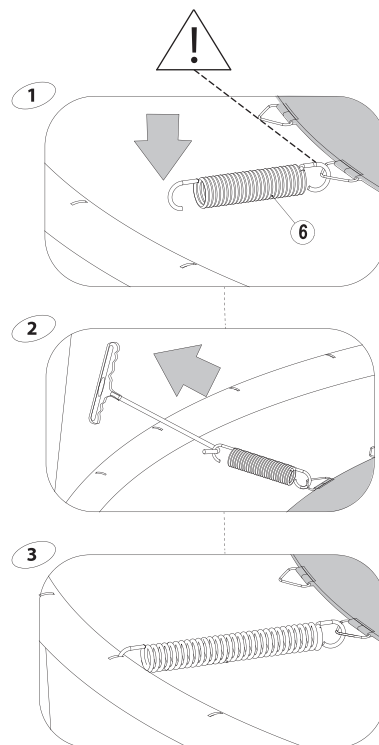

# Trampoline

EXIT Black Edition ø244/ø305/ø366/ø427

**1**

**2**

**3**

**4**

# Trampoline

EXIT Black Edition ø244/ø305/ø366/ø427

5

**6**

For 8-10ft

For 12-14ft

# Trampoline

EXIT Black Edition ø244/ø305/ø366/ø427

7

**8**