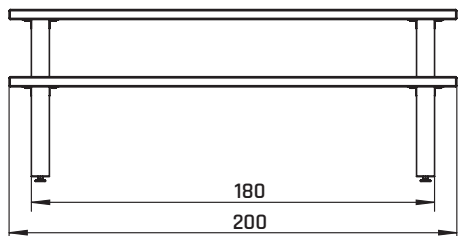

EXIT

Picnic table X-200 - 6 persons

Picnic table X-235 - 8 persons

EXIT Picnic table X-200 - 6 persons

EXIT Picnic table X-235 - 8 persons

OUTDOOR & INDOOR
USE

EXIT Picnic table X-200 - 6 persons

Unit: cm

EXIT Picnic table X-235 - 8 persons

Unit: cm

1

79.16.20.00	9x	200cm
79.16.24.00	9x	235cm

2

79.10.80.00	2x
-------------	----

3

Black