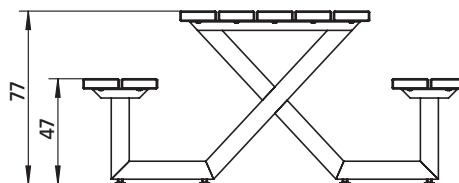

EXIT

Picnic table X-200 - 6 persons

Picnic table X-235 - 8 persons

EXIT Picnic table X-200 - 6 persons

EXIT Picnic table X-235 - 8 persons

OUTDOOR & INDOOR
USE

EXIT Picnic table X-200 - 6 persons

Unit: cm

EXIT Picnic table X-235 - 8 persons

Unit: cm

1

79.16.20.00	9x	200cm
79.16.24.00	9x	235cm

2

79.10.80.00	2x
-------------	----

3

Black