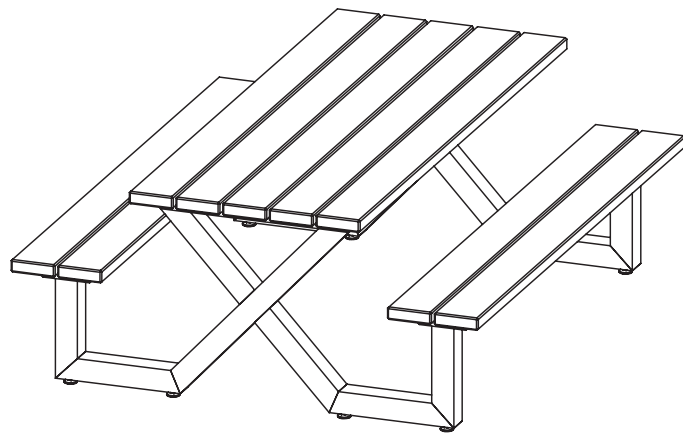

EXIT

Picnic table X-200 - 6 persons

Picnic table X-235 - 8 persons

EXIT Picnic table X-200 - 6 persons

EXIT Picnic table X-235 - 8 persons

OUTDOOR & INDOOR
USE

EXIT Picnic table X-200 - 6 persons

Unit: cm

EXIT Picnic table X-235 - 8 persons

Unit: cm

1

79.16.20.00	9x	200cm
79.16.24.00	9x	235cm

2

79.10.80.00	2x
-------------	----

3

Black