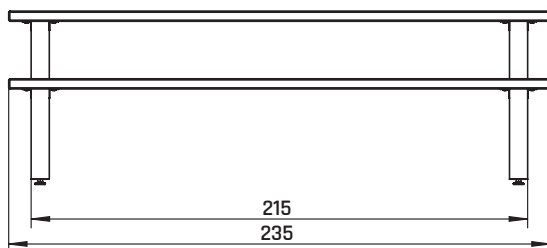

EXIT

Picnic table X-200 - 6 persons

Picnic table X-235 - 8 persons

EXIT Picnic table X-200 - 6 persons

EXIT Picnic table X-235 - 8 persons

OUTDOOR & INDOOR
USE

EXIT Picnic table X-200 - 6 persons

Unit: cm

EXIT Picnic table X-235 - 8 persons

Unit: cm

1

79.16.20.00	9x	200cm
79.16.24.00	9x	235cm

2

79.10.80.00	2x
-------------	----

3

Black