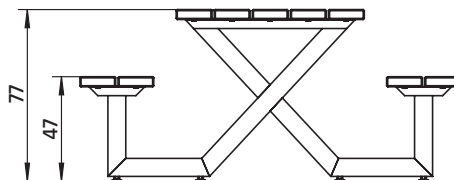

EXIT

Picnic table X-200 - 6 persons

Picnic table X-235 - 8 persons

EXIT Picnic table X-200 - 6 persons

EXIT Picnic table X-235 - 8 persons

OUTDOOR & INDOOR
USE

EXIT Picnic table X-200 - 6 persons

Unit: cm

EXIT Picnic table X-235 - 8 persons

Unit: cm

1

79.16.20.00	9x	200cm
79.16.24.00	9x	235cm

2

79.10.80.00	2x
-------------	----

3

Black