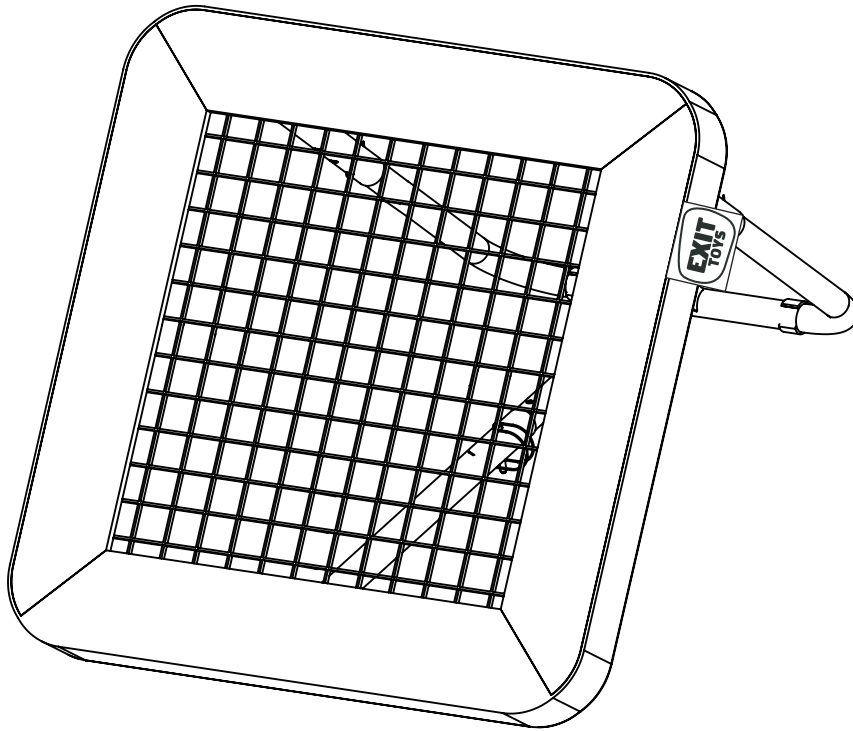

Rebounder

EXIT Multisport M

OUTDOOR USE ONLY

WARNING
CHOKING HAZARD
small parts

Adult assembly required
retain for future reference

EXIT Multisport M

Rebounder

EXIT Multisport M

69.43.01.99 1X *

69.43.06.00 1X

69.43.07.00 1X

69.20.20.14 2X

*

| | |
|----------------|---------|
| BOX REFERENCE: | XX.XX.X |
| PRODUCTION ID: | XXX XXX |

1

| Part.Nr. | Qty |
|----------|-----|
| 1 | 1 |