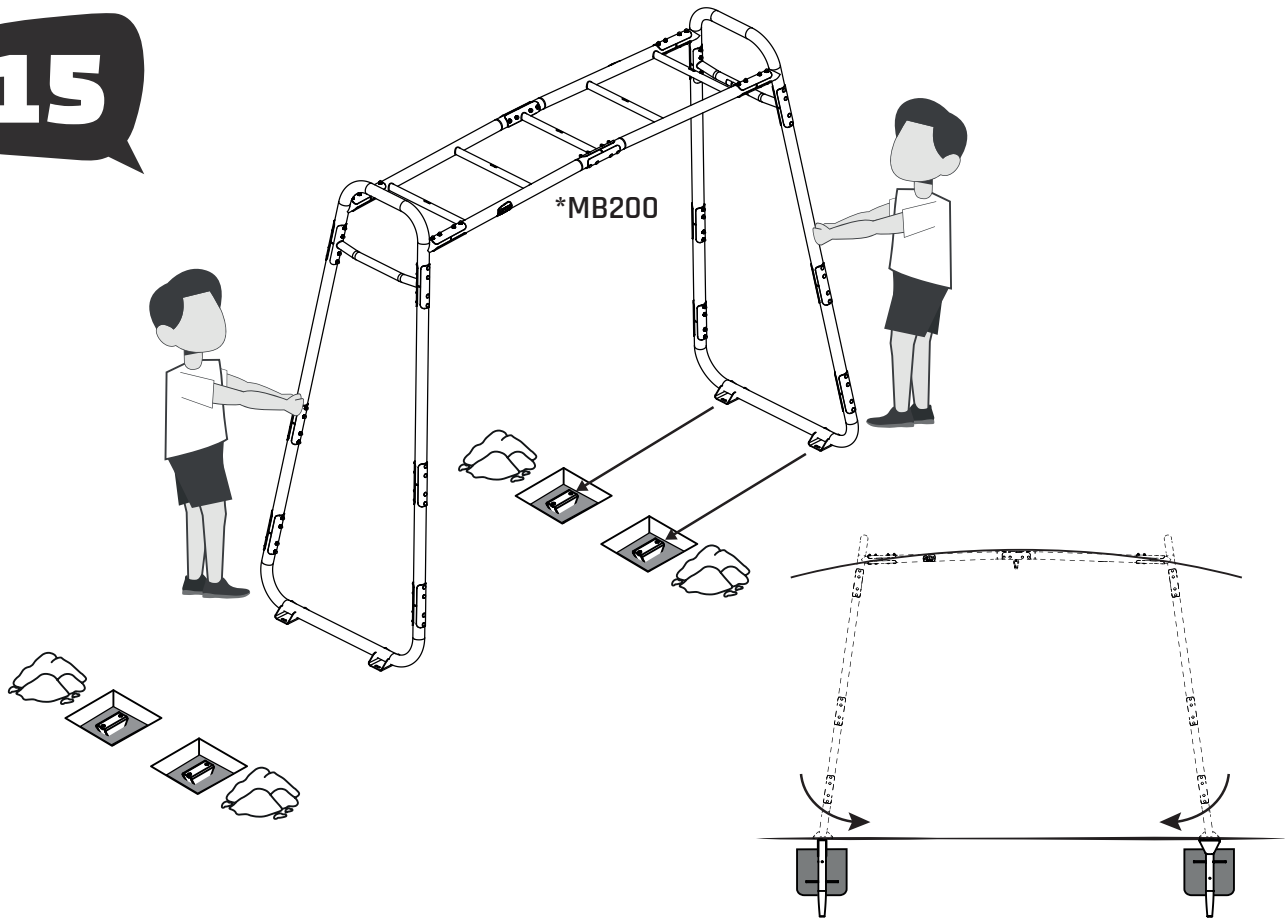

## 11

## 12

**13**

14

**15**

**16**

**EXIT GetSet Hanging accessories**  
**EAN 872111204423**

**54.90.40.00**

**Wood: 54.90.41.00**  
**Plastic: 54.90.41.10**