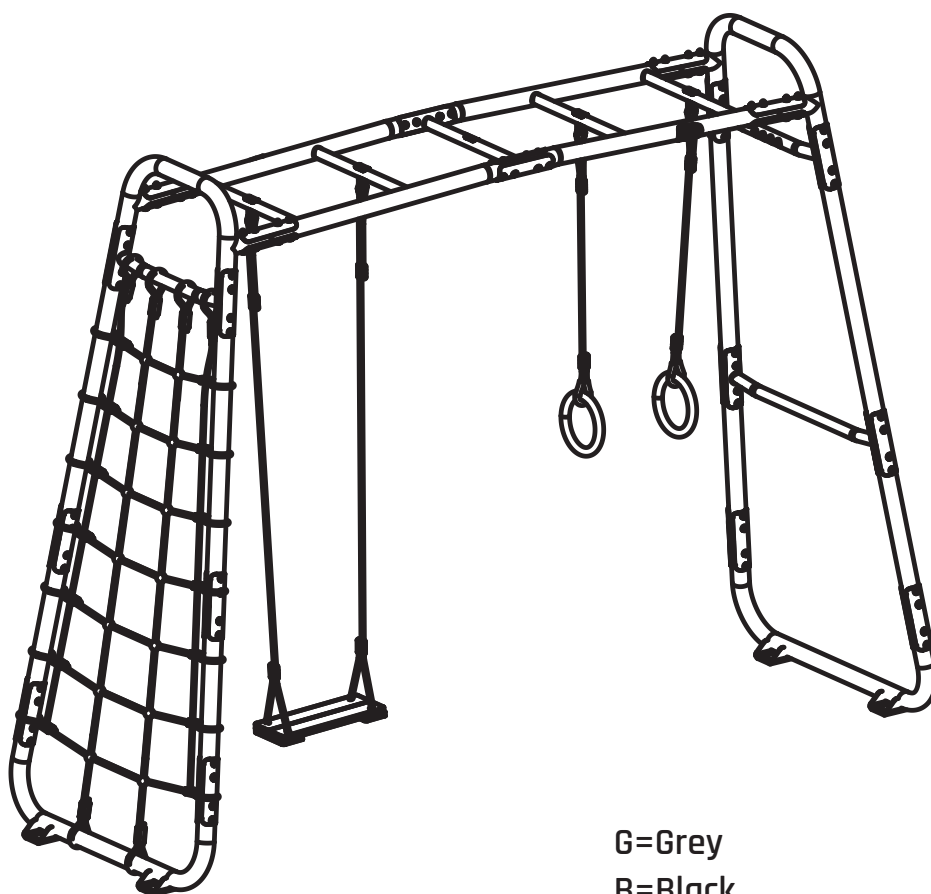

# GetSet

MB210

G=Grey  
B=Black

**WARNING**  
CHOKING HAZARD  
small parts

Adult assembly required  
retain for future reference

**02**

**10**

**16**