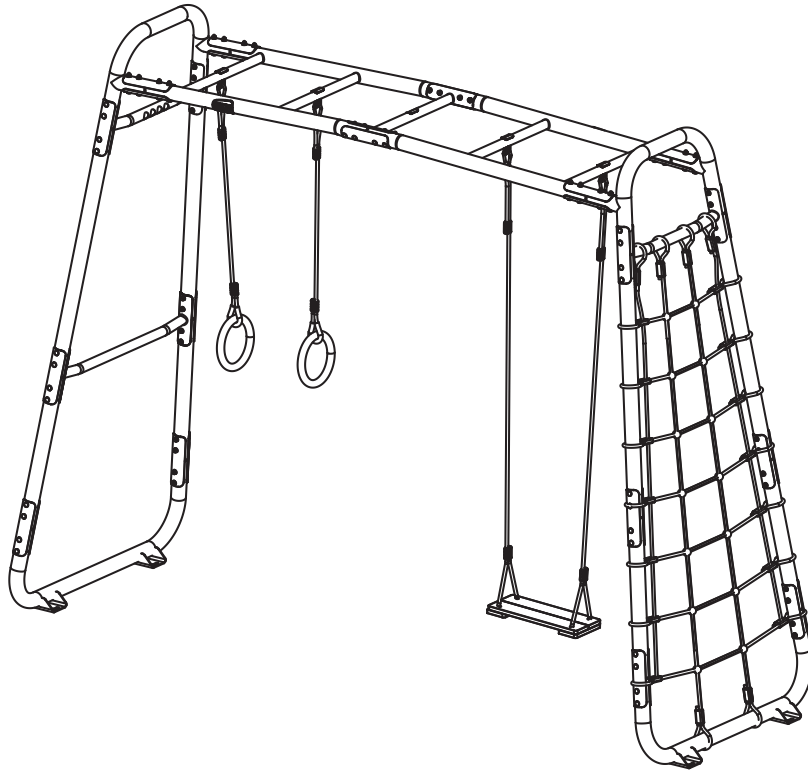

## 12

**13**

14

**15**

**16**

**EXIT GetSet Hanging accessories**  
**EAN 872111204423**

**54.90.40.00**

**Wood: 54.90.41.00**  
**Plastic: 54.90.41.10**