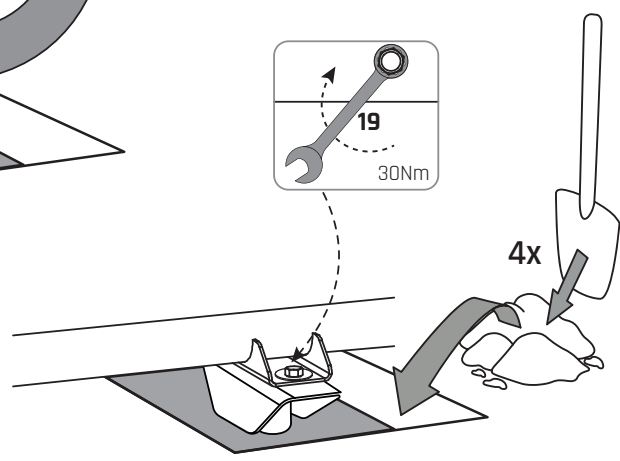

## 12

**13**

14

**15**

**16**

**EXIT GetSet Hanging accessories**  
**EAN 872111204423**

**54.90.40.00**

**Wood: 54.90.41.00**  
**Plastic: 54.90.41.10**