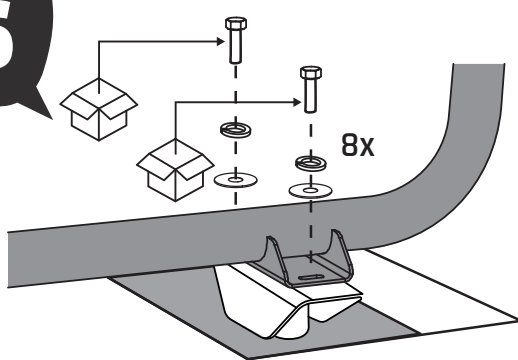

## 12

**13**

14

**15**

**16**

**EXIT GetSet Hanging accessories**  
**EAN 872111204423**

**54.90.40.00**

**Wood: 54.90.41.00**  
**Plastic: 54.90.41.10**