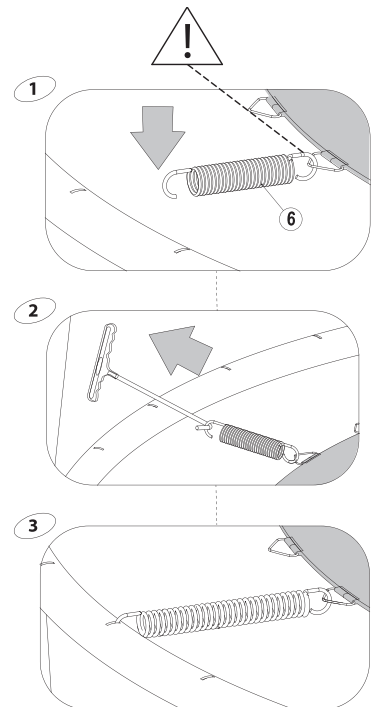

# Sports Trampoline

EXIT Silhouette Sports

Ø244/Ø305/Ø366/Ø427

**3**

# Sports Trampoline

EXIT Silhouette Sports  
Ø244/Ø305/Ø366/Ø427

4

The first hole

For 8-10ft

For 12-14ft

**5**

1

# Sports Trampoline

EXIT Silhouette Sports

Ø244/Ø305/Ø366/Ø427

6

**7**