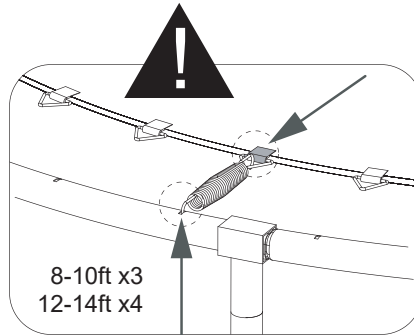

# Sports Trampoline

EXIT Silhouette Sports

Ø244/Ø305/Ø366/Ø427

**3**

# Sports Trampoline

EXIT Silhouette Sports  
Ø244/Ø305/Ø366/Ø427

4

The first hole

For 8-10ft

For 12-14ft

**5**

1