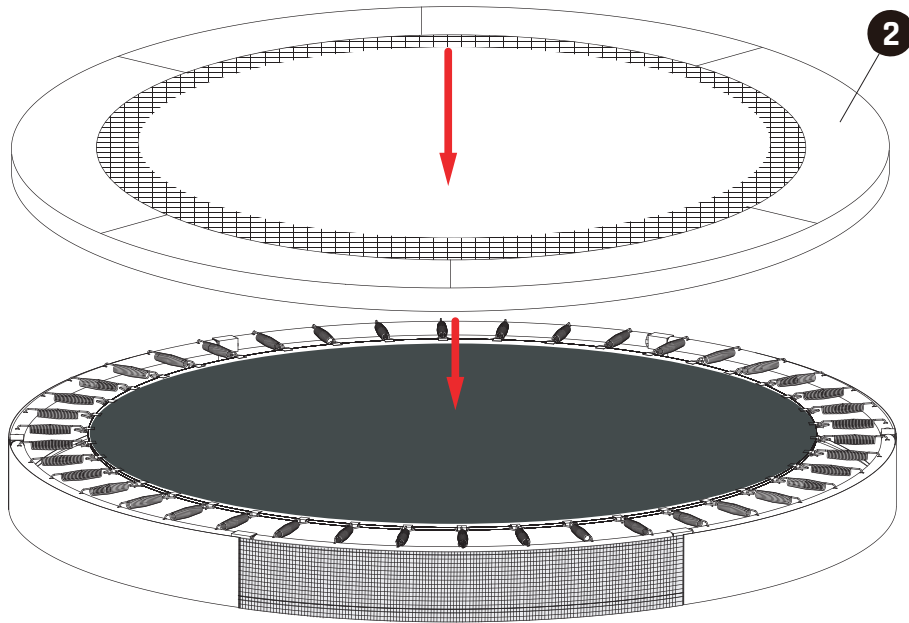

# Sports Trampoline

EXIT Silhouette Sports

Ø244/Ø305/Ø366/Ø427

**3**

# Sports Trampoline

EXIT Silhouette Sports  
Ø244/Ø305/Ø366/Ø427

4

The first hole

For 8-10ft

For 12-14ft

**5**

1

# Sports Trampoline

EXIT Silhouette Sports

Ø244/Ø305/Ø366/Ø427

6

**7**

# Sports Trampoline

EXIT Silhouette Sports  
ø244/ø305/ø366/ø427

8

**9**

**10**

8ft-10ft x3  
12ft-14ft x4