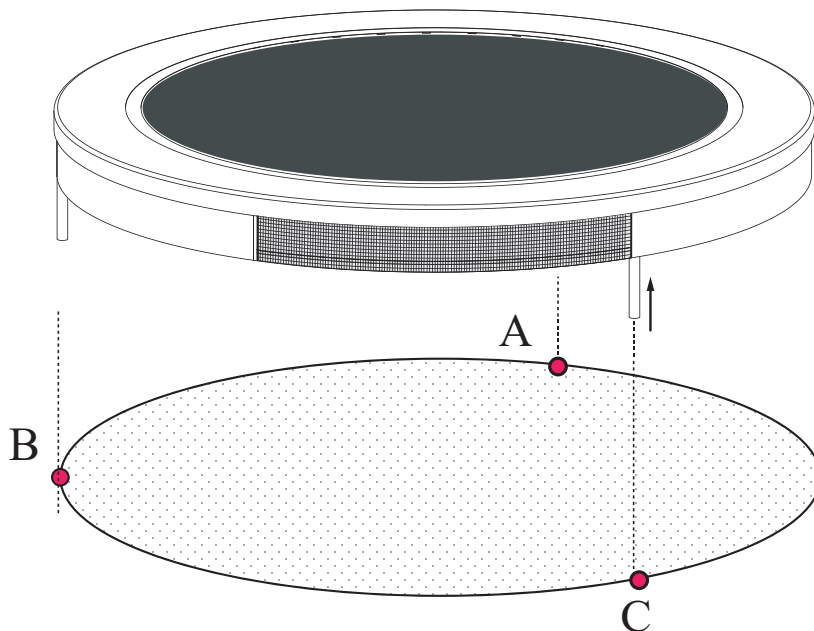

# Sports Trampoline

EXIT Silhouette Sports

Ø244/Ø305/Ø366/Ø427

6

**7**

# Sports Trampoline

EXIT Silhouette Sports  
ø244/ø305/ø366/ø427

8

**9**

**10**

8ft-10ft x3  
12ft-14ft x4