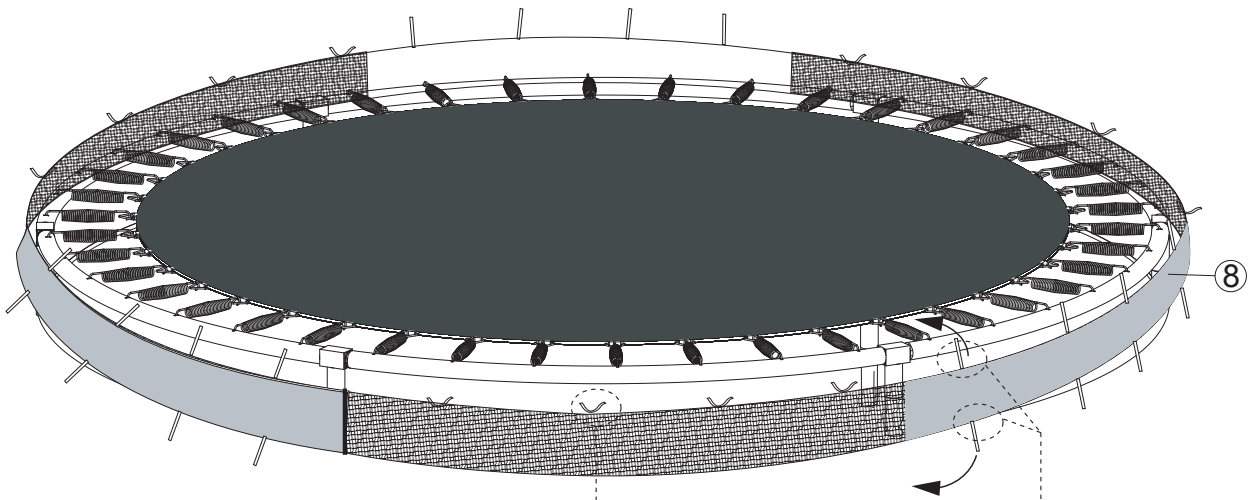

# Sports Trampoline

EXIT Silhouette Sports

Ø244/Ø305/Ø366/Ø427

**3**

# Sports Trampoline

EXIT Silhouette Sports  
Ø244/Ø305/Ø366/Ø427

4

The first hole

For 8-10ft

For 12-14ft

**5**

1

# Sports Trampoline

EXIT Silhouette Sports

Ø244/Ø305/Ø366/Ø427

6

**7**