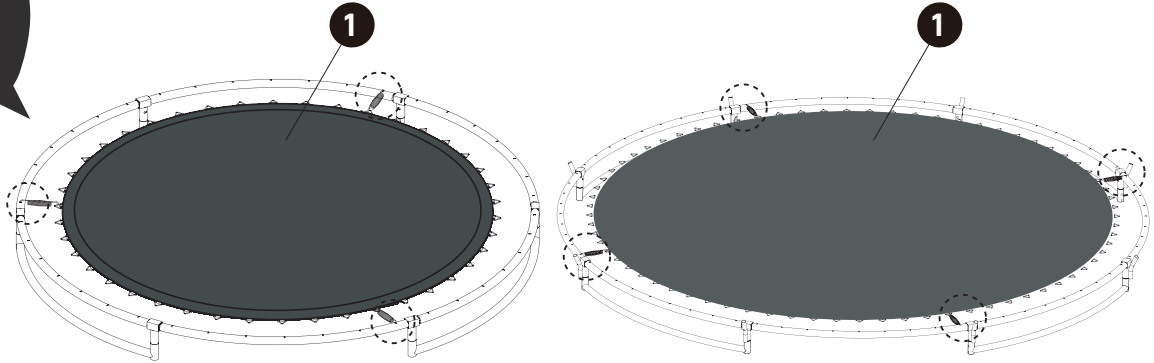

# Sports Trampoline

EXIT Silhouette Sports

Ø244/Ø305/Ø366/Ø427

**3**

# Sports Trampoline

EXIT Silhouette Sports  
Ø244/Ø305/Ø366/Ø427

4

The first hole

For 8-10ft

For 12-14ft

**5**

1