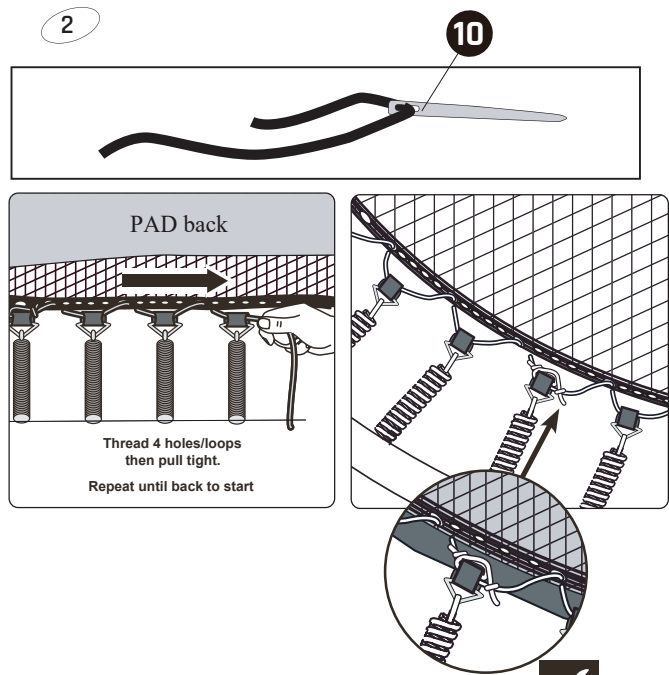

# Sports Trampoline

EXIT Silhouette Sports  
Ø244/Ø305/Ø366/Ø427

4

The first hole

For 8-10ft

For 12-14ft

**5**

1

# Sports Trampoline

EXIT Silhouette Sports

Ø244/Ø305/Ø366/Ø427

6

**7**