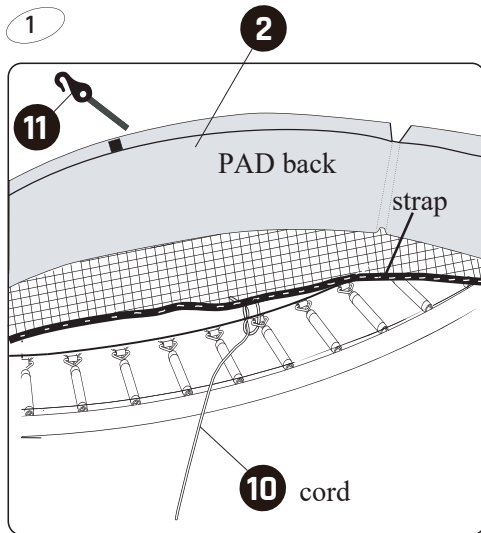

# Sports Trampoline

EXIT Silhouette Sports  
Ø244/Ø305/Ø366/Ø427

4

The first hole

For 8-10ft

For 12-14ft

**5**

1

# Sports Trampoline

EXIT Silhouette Sports

Ø244/Ø305/Ø366/Ø427

6

**7**