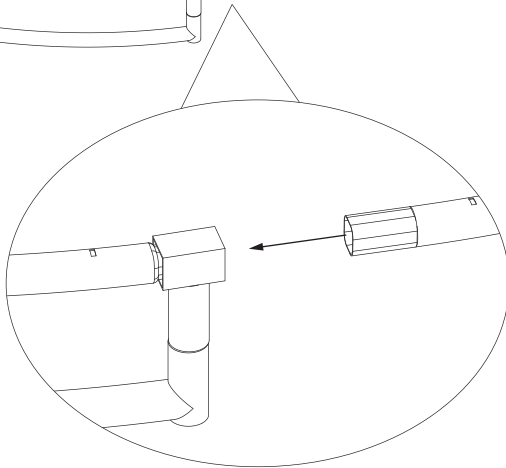

15

8ft	63.99.67.00	1X
10ft	63.99.67.00	1X
12ft	63.99.67.00	1X
14ft	63.99.67.00	1X

**Tools required**

- Tape Measure
- Cord min. 5 meter long

# Sports Trampoline

EXIT Silhouette Sports

Ø244/Ø305/Ø366/Ø427

**3**

# Sports Trampoline

EXIT Silhouette Sports  
Ø244/Ø305/Ø366/Ø427

4

The first hole

For 8-10ft

For 12-14ft

**5**

1