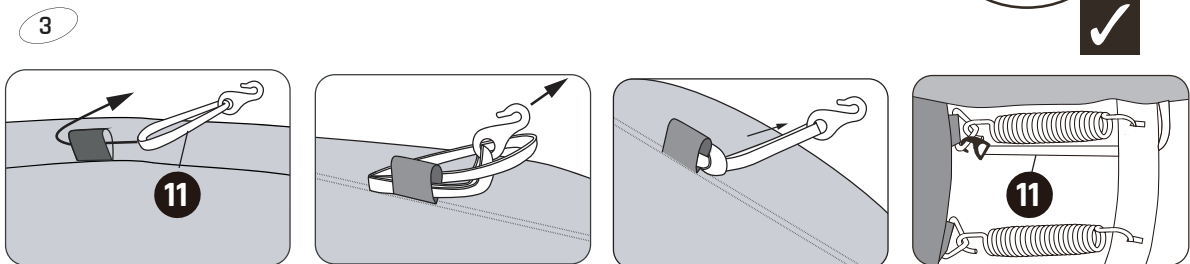

# Sports Trampoline

EXIT Silhouette Sports

Ø244/Ø305/Ø366/Ø427

6

**7**