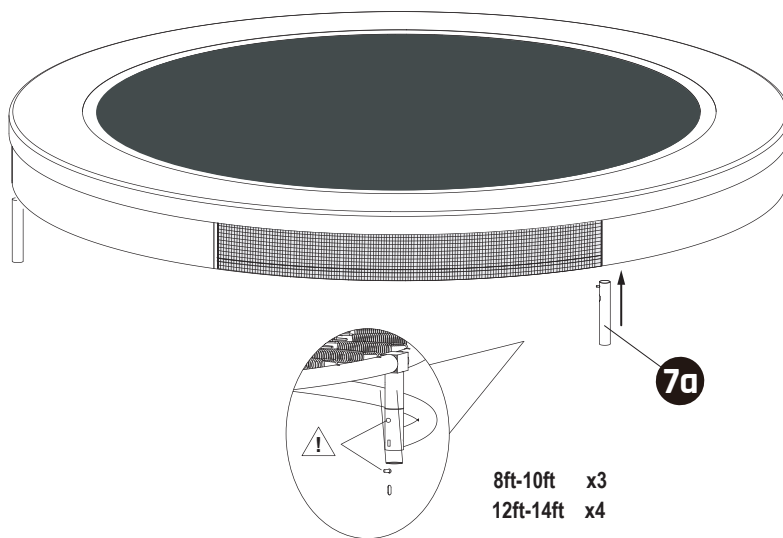

# Sports Trampoline

EXIT Silhouette Sports  
Ø244/Ø305/Ø366/Ø427

4

The first hole

For 8-10ft

For 12-14ft

**5**

1

# Sports Trampoline

EXIT Silhouette Sports

Ø244/Ø305/Ø366/Ø427

6

**7**

# Sports Trampoline

EXIT Silhouette Sports  
ø244/ø305/ø366/ø427

8

**9**

**10**

8ft-10ft x3  
12ft-14ft x4

# Sports Trampoline

EXIT Silhouette Sports

Ø244/Ø305/Ø366/Ø427

[www.exittoys.com](http://www.exittoys.com)

**Contact Information:**

Dutch Toys Group B.V.  
Edisonstraat 83  
7006 RB Doetinchem, The Netherlands